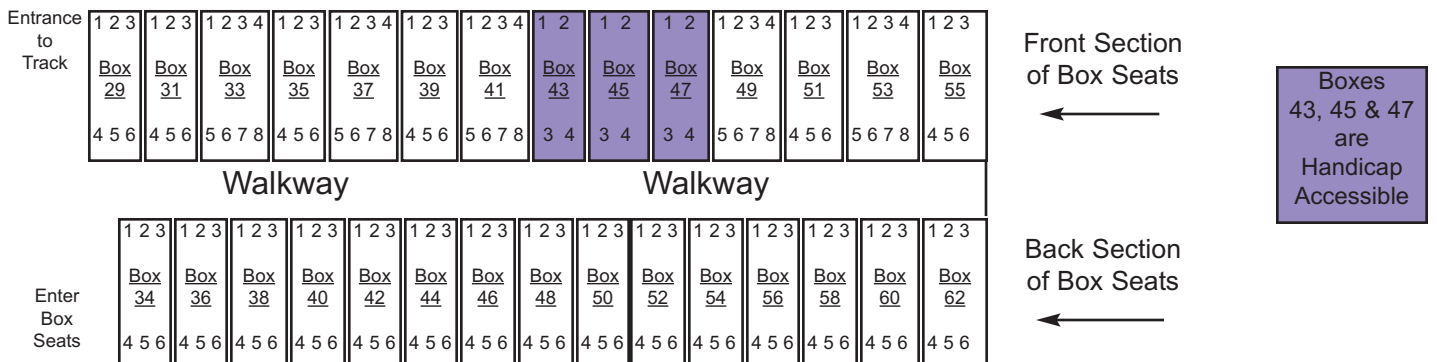

*(scroll down for an overall seating diagram)*

**Reserved Box Seats are folding chairs on concrete in front of the covered grandstand.  
 The back section of boxes are raised 6" higher than the front section.  
 Seats are reserved by box number and seat number.  
SOME BOX SEATS WILL NOT BE AVAILABLE TO PURCHASE.**

### 2009 ADVANCE RESERVED BOX SEAT TICKET PRICES

Wed., July 8	5:00 pm	Harness Racing	\$ 5.00
Thurs., July 9	11:00 am	Harness Racing	\$ 5.00
	5:00 pm	Draft Horse Show/Hitch Classes	\$ 8.00
Fri., July 10	6:30 pm	PPL Tractor & Truck Pull	\$35.00
Sat., July 11	10:30 am	Draft Horse Pull and	
	1:00 pm	Stock Tractor Pull <small>(2 events -one price)</small>	\$ 8.00
	6:30 pm	PPL Tractor & Truck Pull	\$35.00
Sun., July 12	1:00 pm	Lawn Mower Races	\$15.00
	6:00 pm	Demolition Derby	\$20.00