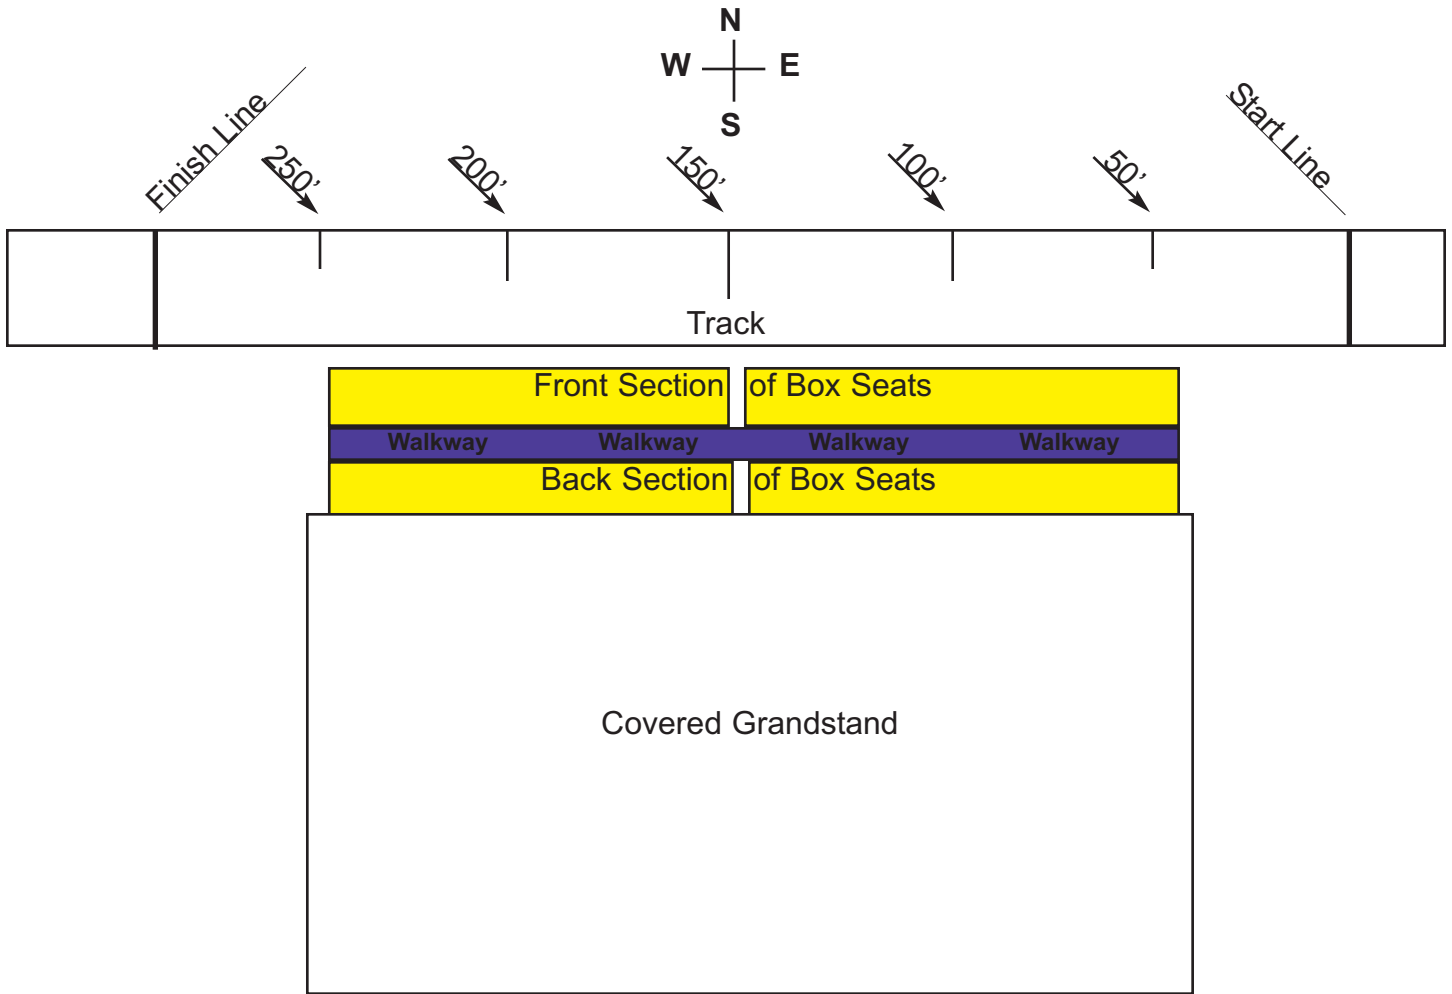

*(scroll down for an overall seating diagram)*

**Reserved Box Seats are folding chairs on concrete in front of the covered grandstand.  
 The back section of boxes are raised 6" higher than the front section.  
 Seats are reserved by box number and seat number.  
SOME BOX SEATS WILL NOT BE AVAILABLE TO PURCHASE.**

### 2009 ADVANCE RESERVED BOX SEAT TICKET PRICES

Wed., July 8	5:00 pm	Harness Racing	\$ 5.00
Thurs., July 9	11:00 am	Harness Racing	\$ 5.00
	5:00 pm	Draft Horse Show/Hitch Classes	\$ 8.00
Fri., July 10	6:30 pm	PPL Tractor & Truck Pull	\$35.00
Sat., July 11	10:30 am	Draft Horse Pull and	
	1:00 pm	Stock Tractor Pull <small>(2 events -one price)</small>	\$ 8.00
	6:30 pm	PPL Tractor & Truck Pull	\$35.00
Sun., July 12	1:00 pm	Lawn Mower Races	\$15.00
	6:00 pm	Demolition Derby	\$20.00