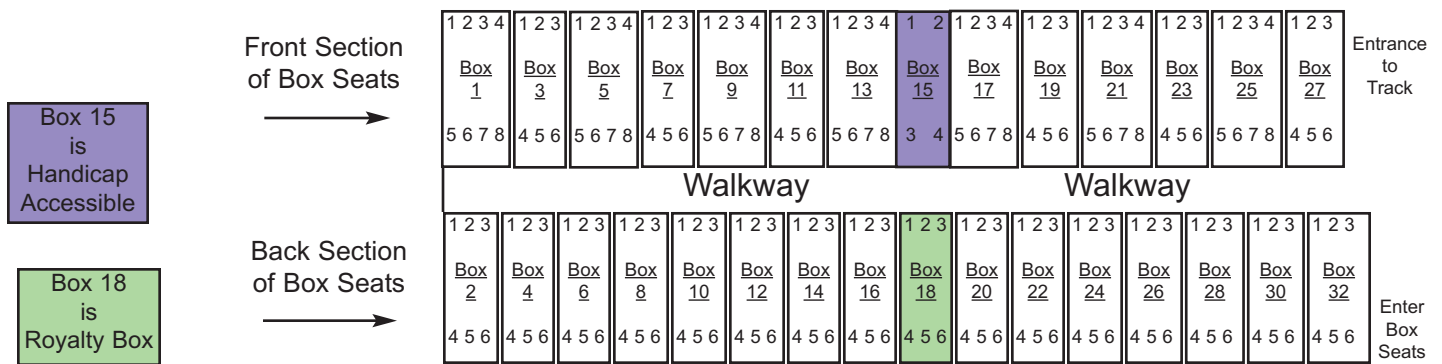

*(scroll down for an overall seating diagram)*

**Reserved Box Seats are folding chairs on concrete in front of the covered grandstand.  
 The back section of boxes are raised 6" higher than the front section.  
 Seats are reserved by box number and seat number.  
SOME BOX SEATS WILL NOT BE AVAILABLE TO PURCHASE.**

### 2009 ADVANCE RESERVED BOX SEAT TICKET PRICES

Wed., July 8	5:00 pm	Harness Racing	\$ 5.00
Thurs., July 9	11:00 am	Harness Racing	\$ 5.00
	5:00 pm	Draft Horse Show/Hitch Classes	\$ 8.00
Fri., July 10	6:30 pm	PPL Tractor & Truck Pull	\$35.00
Sat., July 11	10:30 am	Draft Horse Pull and	
	1:00 pm	Stock Tractor Pull <small>(2 events -one price)</small>	\$ 8.00
	6:30 pm	PPL Tractor & Truck Pull	\$35.00
Sun., July 12	1:00 pm	Lawn Mower Races	\$15.00
	6:00 pm	Demolition Derby	\$20.00