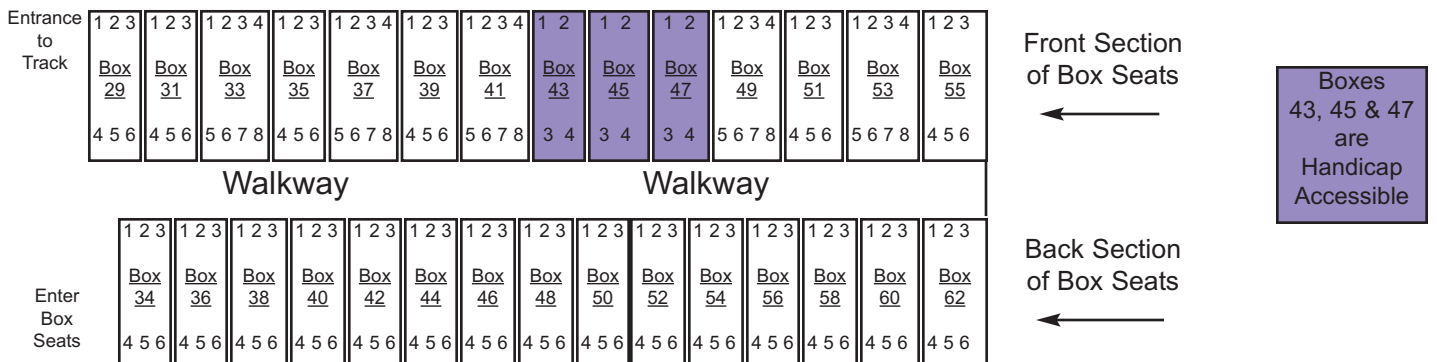

*(scroll down for an overall seating diagram)*

**Reserved Box Seats are folding chairs on concrete in front of the covered grandstand.  
 The back section of boxes are raised 6" higher than the front section.  
 Seats are reserved by box number and seat number.  
SOME BOX SEATS WILL NOT BE AVAILABLE TO PURCHASE.**

**2010 ADVANCE RESERVED BOX SEAT TICKET PRICES  
FOR PPL TRACTOR & TRUCK PULLS**

Sat., July 10	6:30 pm	PPL Tractor & Truck Pull	\$35.00
Sun., July 11	3:00 pm	PPL Tractor & Truck Pull	\$35.00

Cash Back Transaction Fee (per transaction)    \$ 3.00  
 Advance Sale Phone In Handling Fee, including mailing (per transaction)    \$ 6.00

**SOME BOX SEATS WILL NOT BE AVAILABLE TO PURCHASE.**