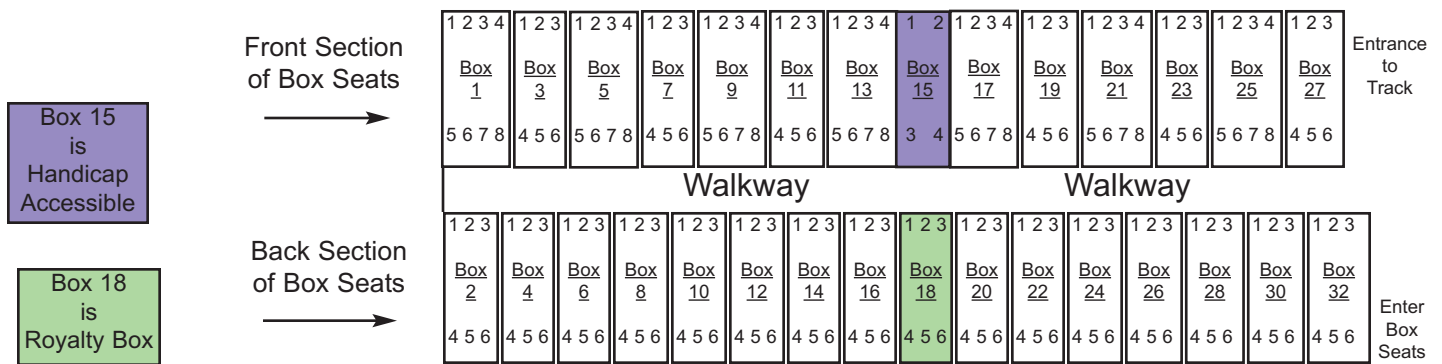

*(scroll down for an overall seating diagram)*

**Reserved Box Seats are folding chairs on concrete in front of the covered grandstand.  
 The back section of boxes are raised 6" higher than the front section.  
 Seats are reserved by box number and seat number.  
SOME BOX SEATS WILL NOT BE AVAILABLE TO PURCHASE.**

**2010 ADVANCE RESERVED BOX SEAT TICKET PRICES  
FOR PPL TRACTOR & TRUCK PULLS**

Sat., July 10	6:30 pm	PPL Tractor & Truck Pull	\$35.00
Sun., July 11	3:00 pm	PPL Tractor & Truck Pull	\$35.00

Cash Back Transaction Fee (per transaction)    \$ 3.00  
 Advance Sale Phone In Handling Fee, including mailing (per transaction)    \$ 6.00