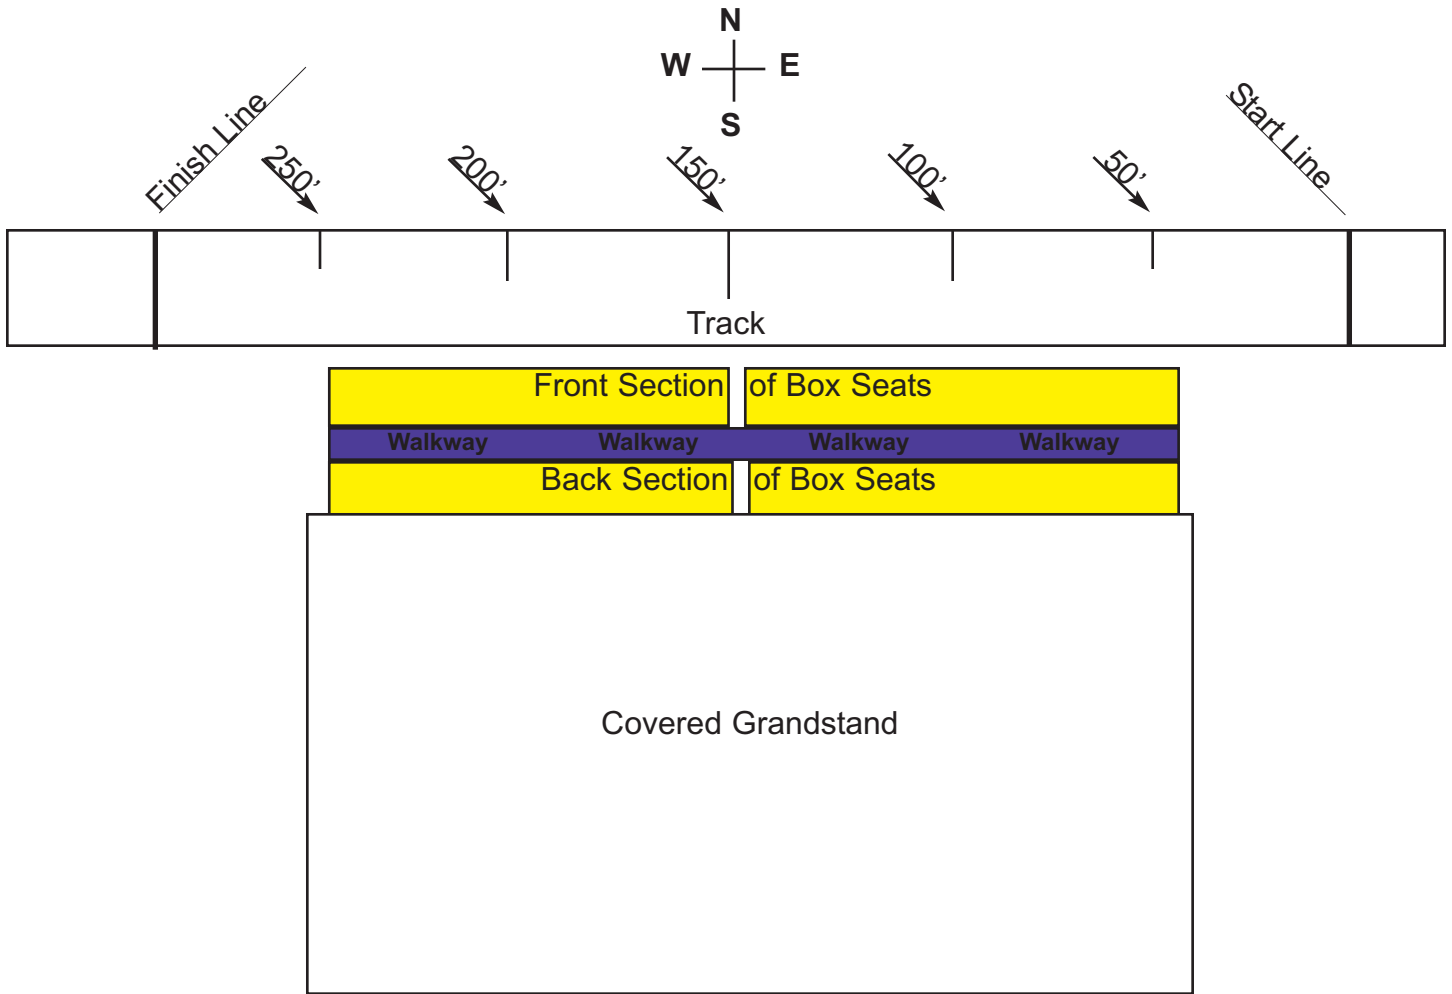

*(scroll down for an overall seating diagram)*

**Reserved Box Seats are folding chairs on concrete in front of the covered grandstand.  
 The back section of boxes are raised 6" higher than the front section.  
 Seats are reserved by box number and seat number.  
SOME BOX SEATS WILL NOT BE AVAILABLE TO PURCHASE.**

**2010 ADVANCE RESERVED BOX SEAT TICKET PRICES  
FOR PPL TRACTOR & TRUCK PULLS**

Sat., July 10	6:30 pm	PPL Tractor & Truck Pull	\$35.00
Sun., July 11	3:00 pm	PPL Tractor & Truck Pull	\$35.00

Cash Back Transaction Fee (per transaction)    \$ 3.00  
 Advance Sale Phone In Handling Fee, including mailing (per transaction)    \$ 6.00