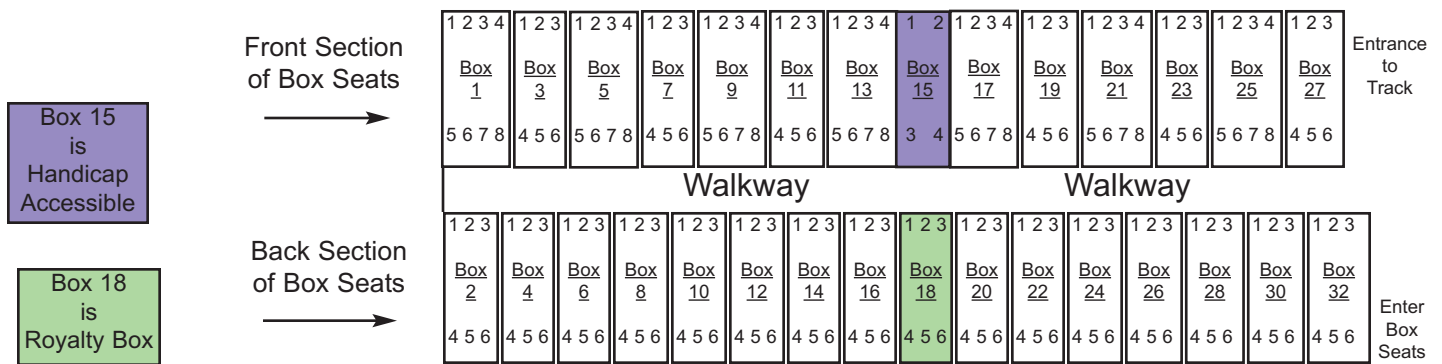

*(scroll down for an overall seating diagram)*

**Reserved Box Seats are folding chairs on concrete in front of the covered grandstand.  
 The back section of boxes are raised 6" higher than the front section.  
 Seats are reserved by box number and seat number.  
SOME BOX SEATS WILL NOT BE AVAILABLE TO PURCHASE.**

### 2010 ADVANCE RESERVED BOX SEAT TICKET PRICES

Wed., July 7	5:00 pm	Harness Racing (pending)	\$ 5.00
Thurs., July 8	11:00 am	Harness Racing (pending)	\$ 5.00
	7:00 pm	Burn-Out Contest	\$ 5.00
Fri., July 9	7:00 pm	Demolition Derby	\$20.00
Sat., July 10	11:00 am	Farm Stock Tractor & Truck Pull	\$35.00
	6:30 pm	PPL Tractor & Truck Pull	
(two events for one price)			
Sun., July 11	3:00 pm	PPL Tractor & Truck Pull	\$35.00