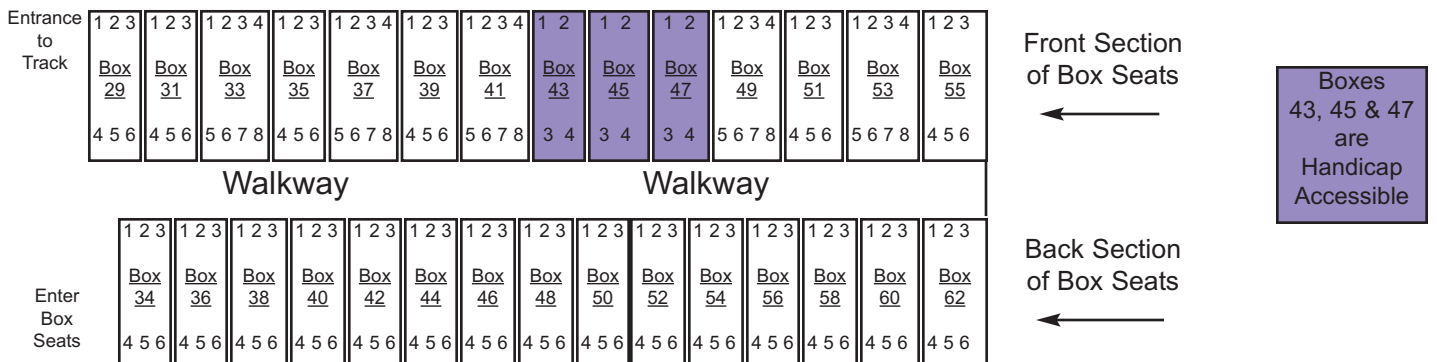

*(scroll down for an overall seating diagram)*

**Reserved Box Seats are folding chairs on concrete in front of the covered grandstand.  
 The back section of boxes are raised 6" higher than the front section.  
 Seats are reserved by box number and seat number.  
SOME BOX SEATS WILL NOT BE AVAILABLE TO PURCHASE.**

### 2010 ADVANCE RESERVED BOX SEAT TICKET PRICES

Wed., July 7	5:00 pm	Harness Racing (pending)	\$ 5.00
Thurs., July 8	11:00 am	Harness Racing (pending)	\$ 5.00
	7:00 pm	Burn-Out Contest	\$ 5.00
Fri., July 9	7:00 pm	Demolition Derby	\$20.00
Sat., July 10	11:00 am	Farm Stock Tractor & Truck Pull	\$35.00
	6:30 pm	PPL Tractor & Truck Pull	
(two events for one price)			
Sun., July 11	3:00 pm	PPL Tractor & Truck Pull	\$35.00