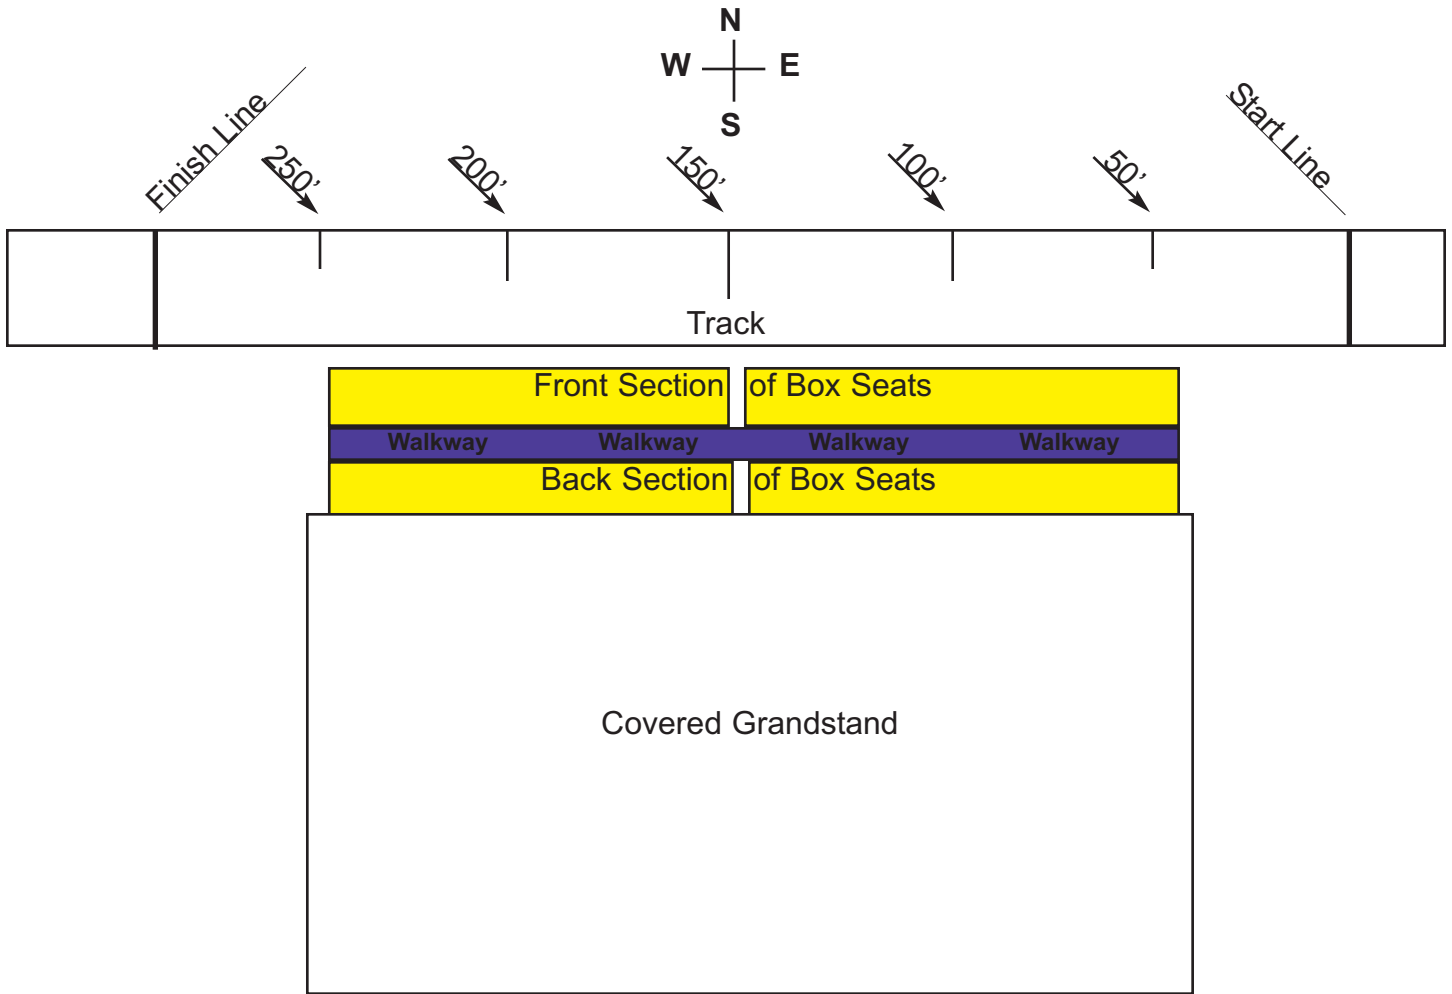

*(scroll down for an overall seating diagram)*

**Reserved Box Seats are folding chairs on concrete in front of the covered grandstand.  
 The back section of boxes are raised 6" higher than the front section.  
 Seats are reserved by box number and seat number.  
SOME BOX SEATS WILL NOT BE AVAILABLE TO PURCHASE.**

### 2010 ADVANCE RESERVED BOX SEAT TICKET PRICES

Wed., July 7	5:00 pm	Harness Racing (pending)	\$ 5.00
Thurs., July 8	11:00 am	Harness Racing (pending)	\$ 5.00
	7:00 pm	Burn-Out Contest	\$ 5.00
Fri., July 9	7:00 pm	Demolition Derby	\$20.00
Sat., July 10	11:00 am	Farm Stock Tractor & Truck Pull	\$35.00
	6:30 pm	PPL Tractor & Truck Pull	
(two events for one price)			
Sun., July 11	3:00 pm	PPL Tractor & Truck Pull	\$35.00