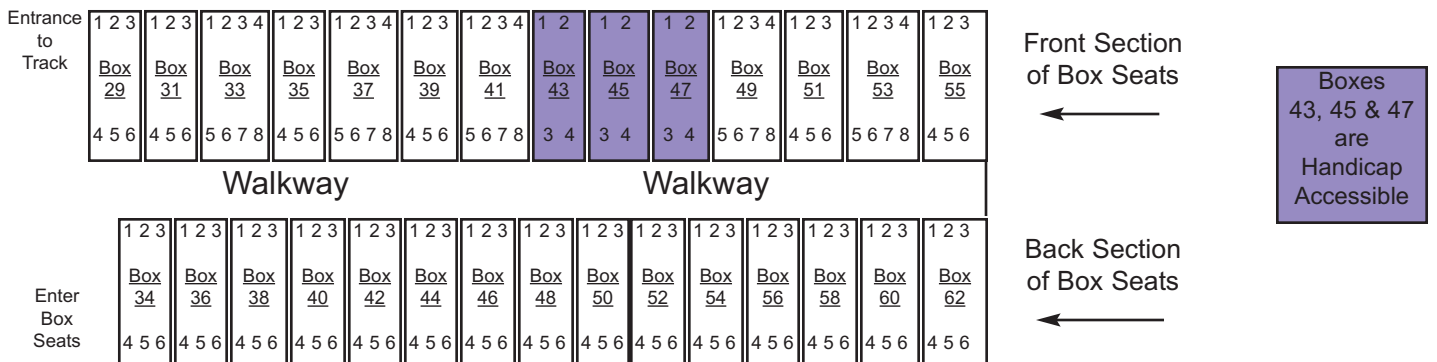

*(scroll down for an overall seating diagram)*

**Reserved Box Seats are folding chairs on concrete in front of the covered grandstand.  
 The back section of boxes are raised 6" higher than the front section.  
 Seats are reserved by box number and seat number.  
SOME BOX SEATS WILL NOT BE AVAILABLE TO PURCHASE.**

### 2011 ADVANCE RESERVED BOX SEAT TICKET PRICES

Wed., July 6	5:00 pm	Harness Racing	\$ 5.00
Thurs., July 7	11:00 am	Harness Racing	\$ 5.00
	7:00 pm	Family Fun Night	Free
Fri., July 8	7:00 pm	Demolition Derby	\$20.00
Sat., July 9	2:00 pm	PPL Tractor & Truck Pull	\$35.00
	6:30 pm	PPL Tractor & Truck Pull	
(all day for one price)			
Sun., July 10	2:00 pm	Burn Out Contest	N/A
	5:00 pm	Farm Stock Tractor/Truck Pull	\$15.00