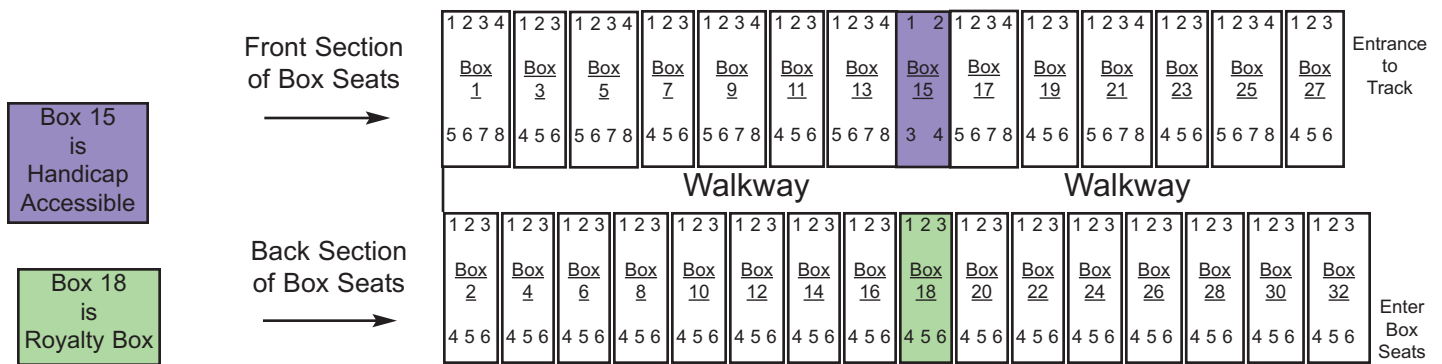

*(scroll down for an overall seating diagram)*

**Reserved Box Seats are folding chairs on concrete in front of the covered grandstand.  
 The back section of boxes are raised 6" higher than the front section.  
 Seats are reserved by box number and seat number.  
SOME BOX SEATS WILL NOT BE AVAILABLE TO PURCHASE.**

### 2011 ADVANCE RESERVED BOX SEAT TICKET PRICES

Wed., July 6	5:00 pm	Harness Racing	\$ 5.00
Thurs., July 7	11:00 am	Harness Racing	\$ 5.00
	7:00 pm	Family Fun Night	Free
Fri., July 8	7:00 pm	Demolition Derby	\$20.00
Sat., July 9	2:00 pm	PPL Tractor & Truck Pull	\$35.00
	6:30 pm	PPL Tractor & Truck Pull	
(all day for one price)			
Sun., July 10	2:00 pm	Burn Out Contest	N/A
	5:00 pm	Farm Stock Tractor/Truck Pull	\$15.00