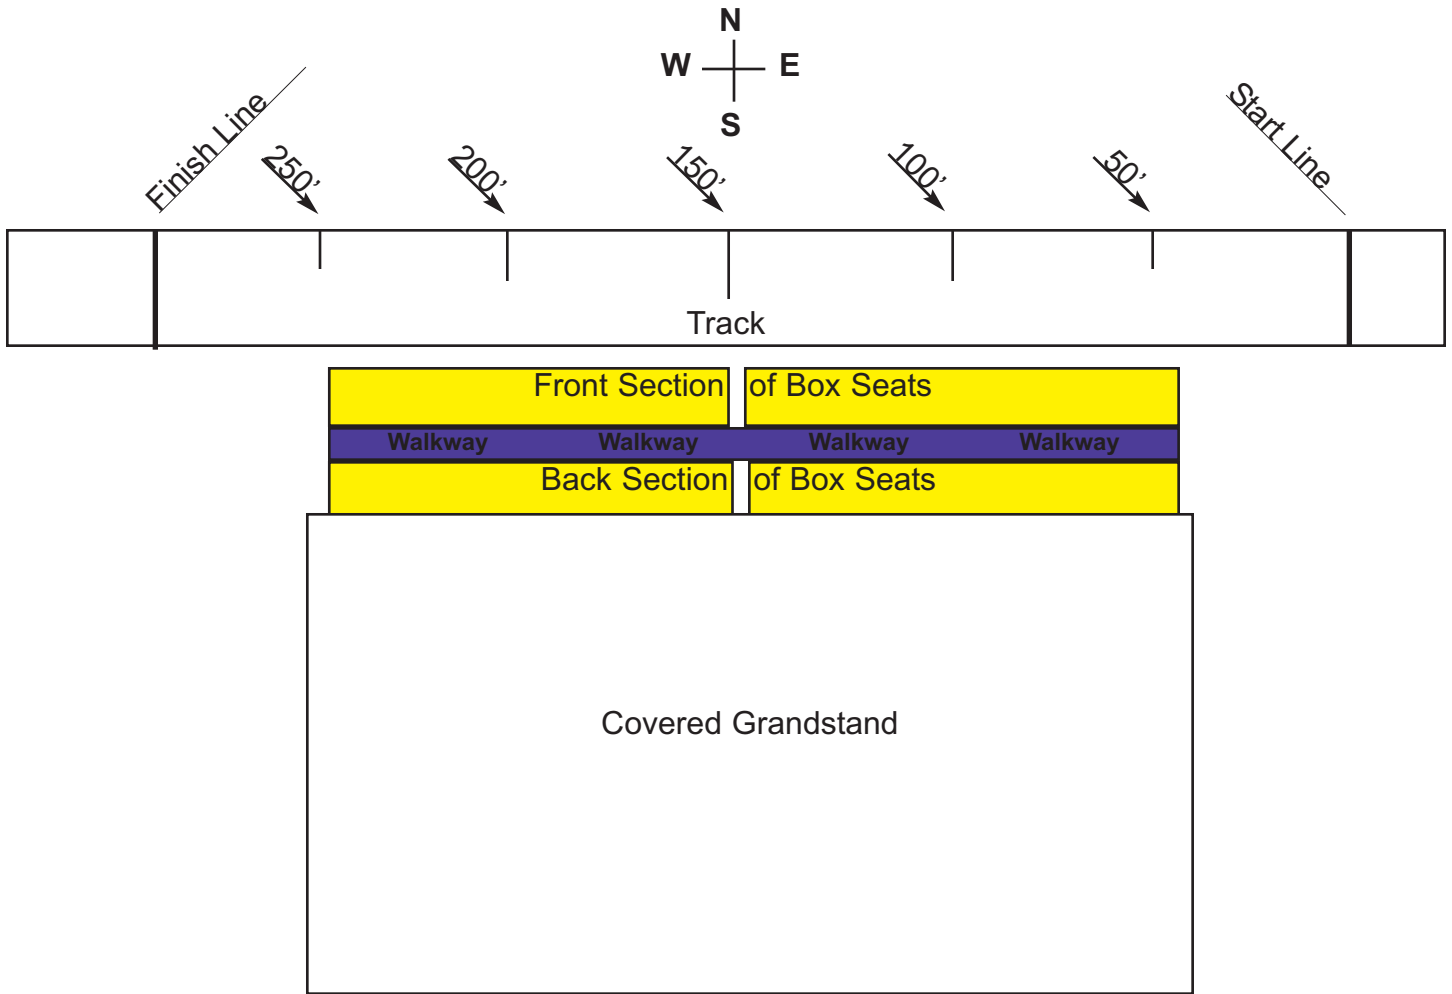

*(scroll down for an overall seating diagram)*

**Reserved Box Seats are folding chairs on concrete in front of the covered grandstand.  
 The back section of boxes are raised 6" higher than the front section.  
 Seats are reserved by box number and seat number.  
SOME BOX SEATS WILL NOT BE AVAILABLE TO PURCHASE.**

### 2011 ADVANCE RESERVED BOX SEAT TICKET PRICES

Wed., July 6	5:00 pm	Harness Racing	\$ 5.00
Thurs., July 7	11:00 am	Harness Racing	\$ 5.00
	7:00 pm	Family Fun Night	Free
Fri., July 8	7:00 pm	Demolition Derby	\$20.00
Sat., July 9	2:00 pm	PPL Tractor & Truck Pull	\$35.00
	6:30 pm	PPL Tractor & Truck Pull	
(all day for one price)			
Sun., July 10	2:00 pm	Burn Out Contest	N/A
	5:00 pm	Farm Stock Tractor/Truck Pull	\$15.00