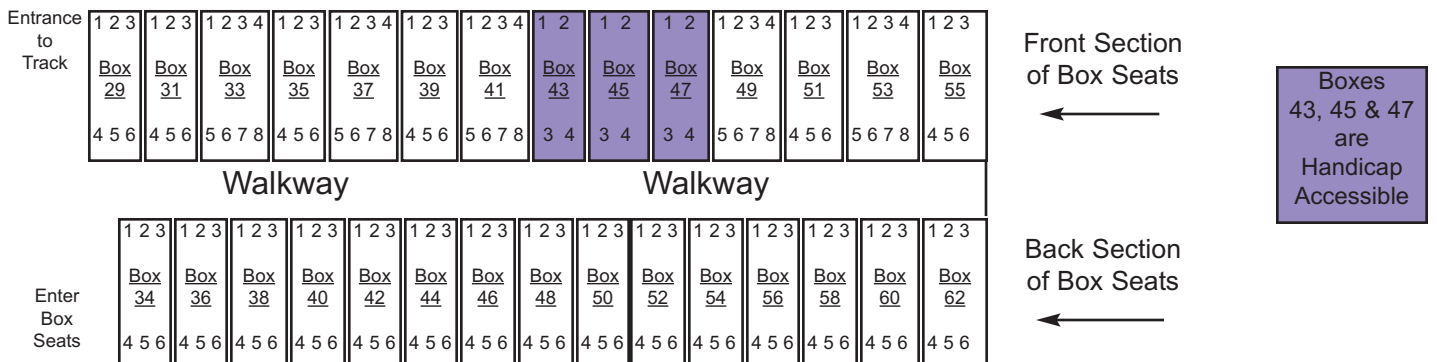

*(scroll down for an overall seating diagram)*

**Reserved Box Seats are folding chairs on concrete in front of the covered grandstand.  
 The back section of boxes are raised 6" higher than the front section.  
 Seats are reserved by box number and seat number.  
SOME BOX SEATS WILL NOT BE AVAILABLE TO PURCHASE.**

### 2007 ADVANCE RESERVED BOX SEAT TICKET PRICES

Wed., July 11	6:00 pm	ATV Pull and Truck Pull	\$15.00
Thurs., July 12	11:00 am	Harness Racing	\$ 5.00
	5:00 pm	Draft Horse Show/Hitch Classes	\$ 8.00
Fri., July 13	11:00 am	Harness Racing	\$ 5.00
	7:00 pm	Demolition Derby	\$20.00
Sat., July 14	3:00 pm & 7:00 pm	NTPA Tractor & Truck Pull	\$35.00 (all day)
Sun., July 15	1:30 pm	Chuck Wagon Races	\$10.00
	6:30 pm	Demolition Derby	\$20.00