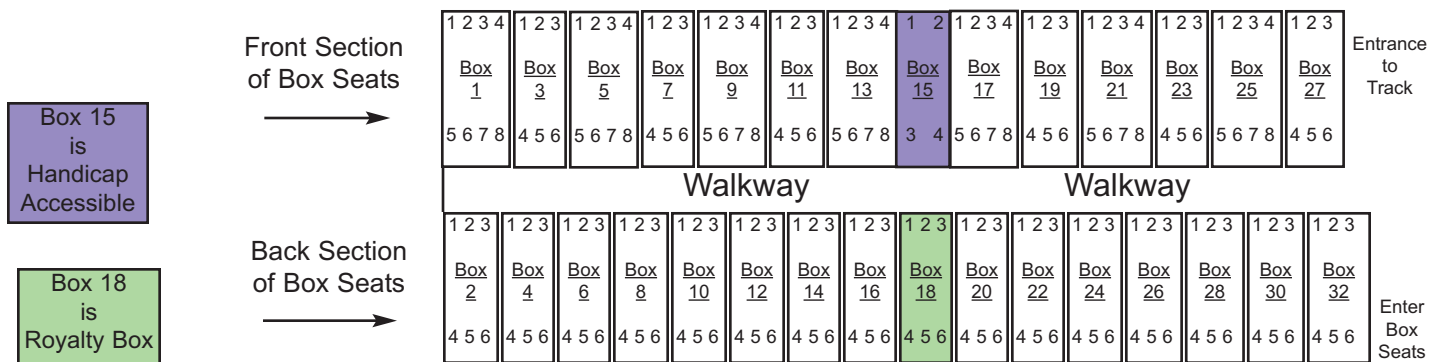

*(scroll down for an overall seating diagram)*

**Reserved Box Seats are folding chairs on concrete in front of the covered grandstand.  
 The back section of boxes are raised 6" higher than the front section.  
 Seats are reserved by box number and seat number.  
SOME BOX SEATS WILL NOT BE AVAILABLE TO PURCHASE.**

### 2007 ADVANCE RESERVED BOX SEAT TICKET PRICES

Wed., July 11	6:00 pm	ATV Pull and Truck Pull	\$15.00
Thurs., July 12	11:00 am	Harness Racing	\$ 5.00
	5:00 pm	Draft Horse Show/Hitch Classes	\$ 8.00
Fri., July 13	11:00 am	Harness Racing	\$ 5.00
	7:00 pm	Demolition Derby	\$20.00
Sat., July 14	3:00 pm & 7:00 pm	NTPA Tractor & Truck Pull	\$35.00 (all day)
Sun., July 15	1:30 pm	Chuck Wagon Races	\$10.00
	6:30 pm	Demolition Derby	\$20.00