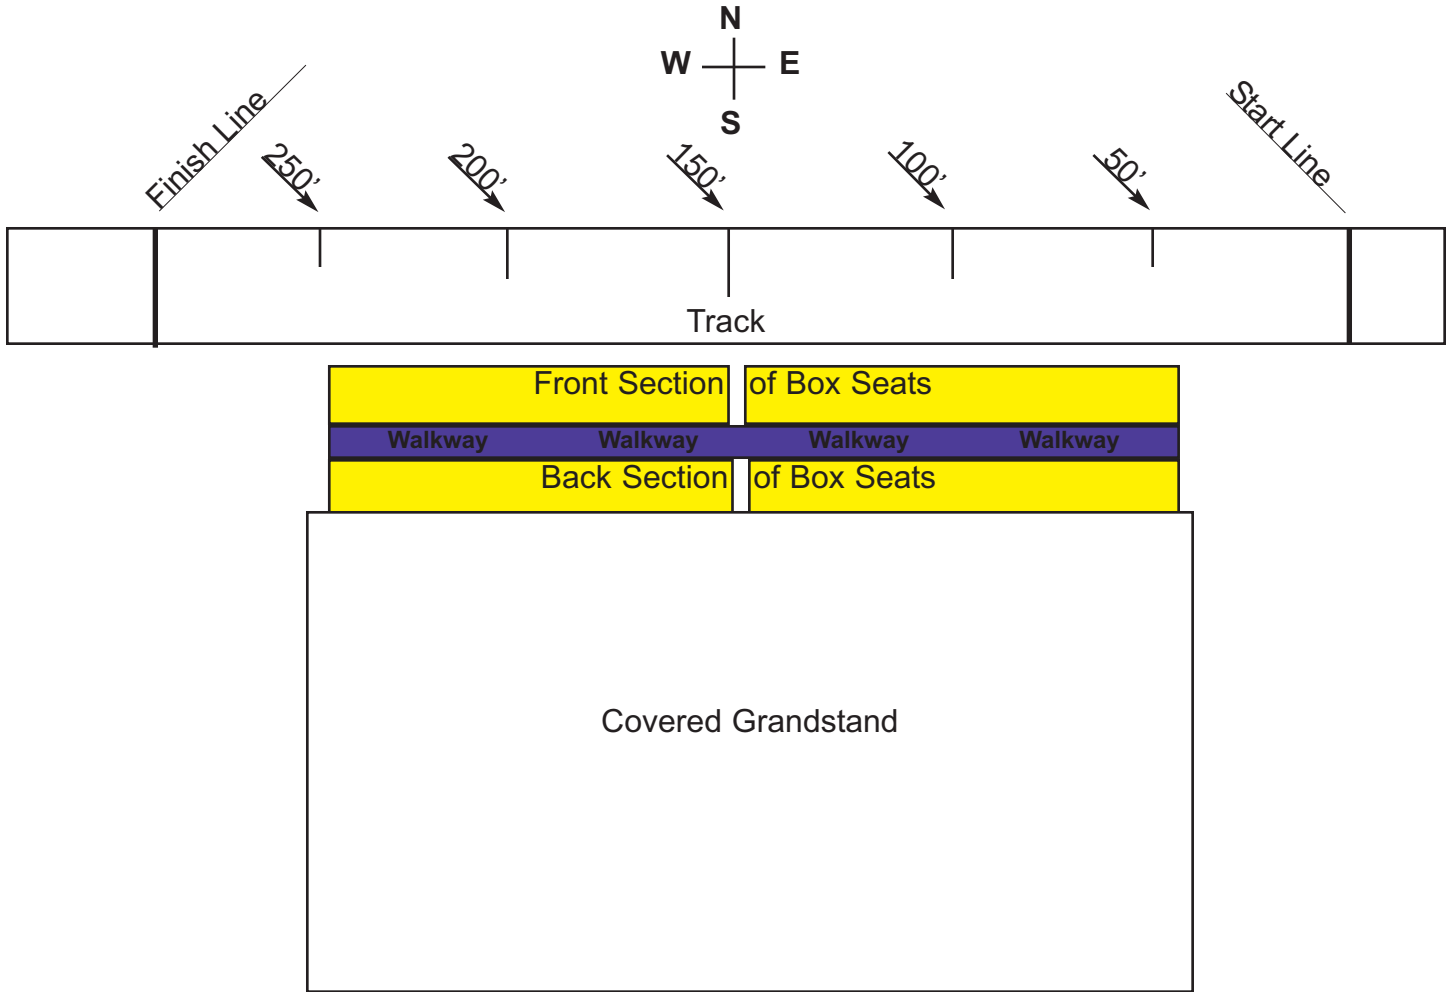

*(scroll down for an overall seating diagram)*

**Reserved Box Seats are folding chairs on concrete in front of the covered grandstand.  
 The back section of boxes are raised 6" higher than the front section.  
 Seats are reserved by box number and seat number.  
SOME BOX SEATS WILL NOT BE AVAILABLE TO PURCHASE.**

### 2007 ADVANCE RESERVED BOX SEAT TICKET PRICES

Wed., July 11	6:00 pm	ATV Pull and Truck Pull	\$15.00
Thurs., July 12	11:00 am	Harness Racing	\$ 5.00
	5:00 pm	Draft Horse Show/Hitch Classes	\$ 8.00
Fri., July 13	11:00 am	Harness Racing	\$ 5.00
	7:00 pm	Demolition Derby	\$20.00
Sat., July 14	3:00 pm & 7:00 pm	NTPA Tractor & Truck Pull	\$35.00 (all day)
Sun., July 15	1:30 pm	Chuck Wagon Races	\$10.00
	6:30 pm	Demolition Derby	\$20.00