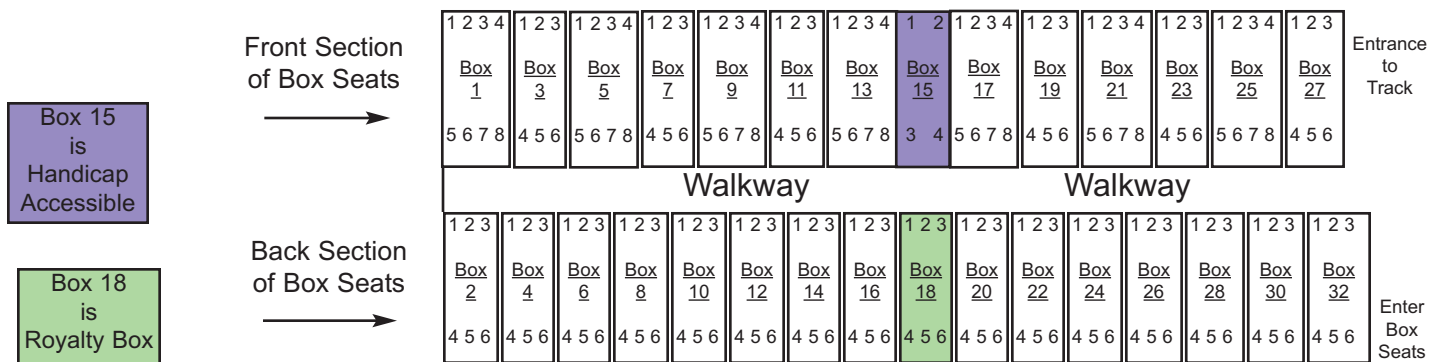

(scroll down for an overall seating diagram)

**Reserved Box Seats are folding chairs on concrete in front of the covered grandstand.
 The back section of boxes are raised 6" higher than the front section.
 Seats are reserved by box number and seat number.
SOME BOX SEATS WILL NOT BE AVAILABLE TO PURCHASE.**

2008 ADVANCE RESERVED BOX SEAT TICKET PRICES

Wed., July 9	5:00 pm	Harness Racing	\$ 5.00
Thurs., July 10	11:00 am	Harness Racing	\$ 5.00
	5:00 pm	Draft Horse Show/Hitch Classes	\$ 8.00
Fri., July 11	6:00 pm	PPL Tractor & Truck Pull	\$35.00
Sat., July 12	6:00 pm	PPL Tractor & Truck Pull	\$35.00
Sun., July 13	12:30 pm	Chuck Wagon Races	\$15.00
	6:00 pm	Demolition Derby	\$20.00