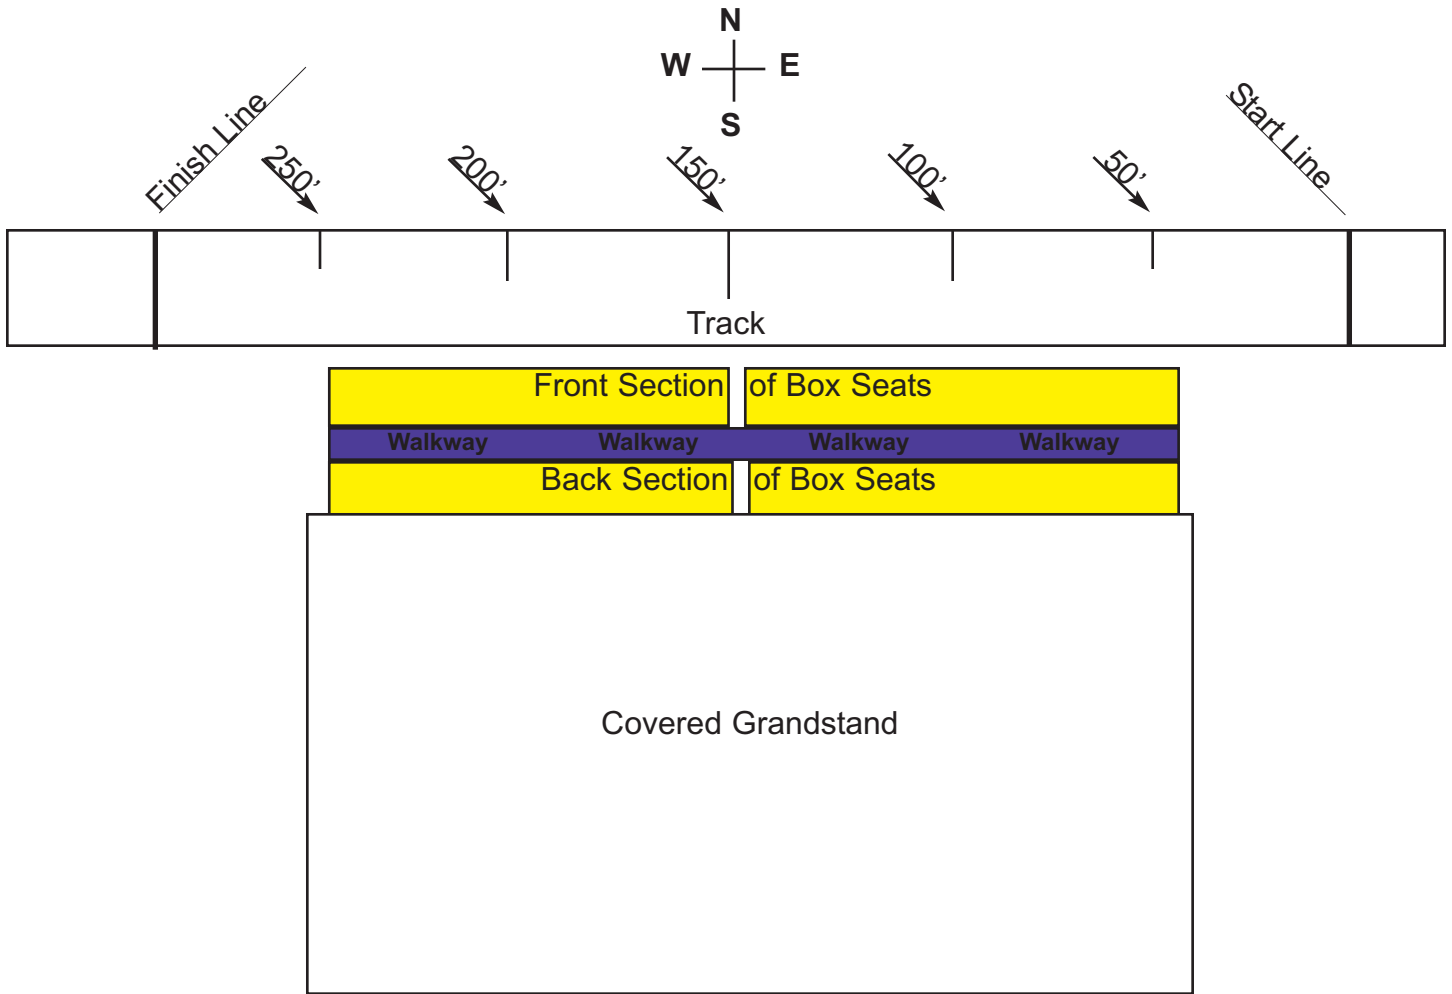

(scroll down for an overall seating diagram)

**Reserved Box Seats are folding chairs on concrete in front of the covered grandstand.
 The back section of boxes are raised 6" higher than the front section.
 Seats are reserved by box number and seat number.
SOME BOX SEATS WILL NOT BE AVAILABLE TO PURCHASE.**

2008 ADVANCE RESERVED BOX SEAT TICKET PRICES

Wed., July 9	5:00 pm	Harness Racing	\$ 5.00
Thurs., July 10	11:00 am	Harness Racing	\$ 5.00
	5:00 pm	Draft Horse Show/Hitch Classes	\$ 8.00
Fri., July 11	6:00 pm	PPL Tractor & Truck Pull	\$35.00
Sat., July 12	6:00 pm	PPL Tractor & Truck Pull	\$35.00
Sun., July 13	12:30 pm	Chuck Wagon Races	\$15.00
	6:00 pm	Demolition Derby	\$20.00