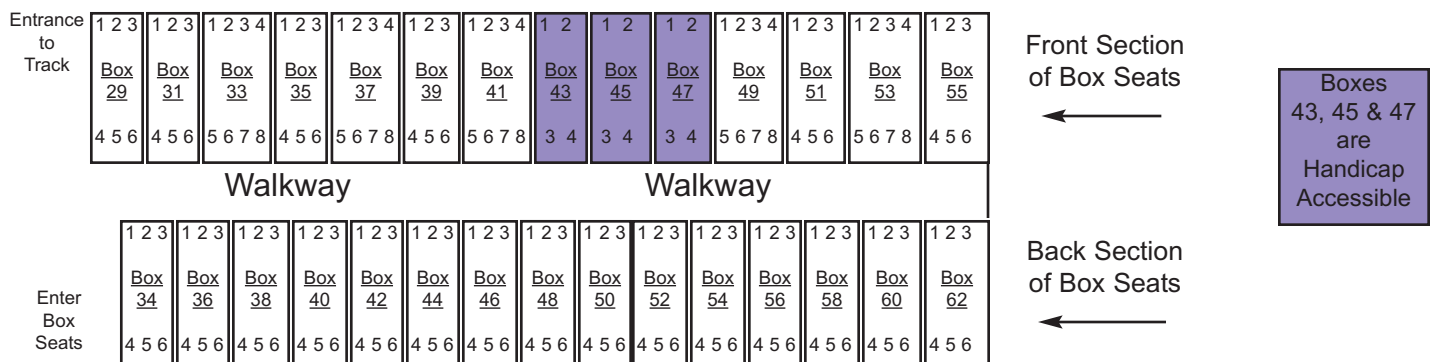

(scroll down for an overall seating diagram)

**Reserved Box Seats are folding chairs on concrete in front of the covered grandstand.
 The back section of boxes are raised 6" higher than the front section.
 Seats are reserved by box number and seat number.
SOME BOX SEATS WILL NOT BE AVAILABLE TO PURCHASE.**

2008 ADVANCE RESERVED BOX SEAT TICKET PRICES

Wed., July 9	5:00 pm	Harness Racing	\$ 5.00
Thurs., July 10	11:00 am	Harness Racing	\$ 5.00
	5:00 pm	Draft Horse Show/Hitch Classes	\$ 8.00
Fri., July 11	6:00 pm	PPL Tractor & Truck Pull	\$35.00
Sat., July 12	6:00 pm	PPL Tractor & Truck Pull	\$35.00
Sun., July 13	12:30 pm	Chuck Wagon Races	\$15.00
	6:00 pm	Demolition Derby	\$20.00